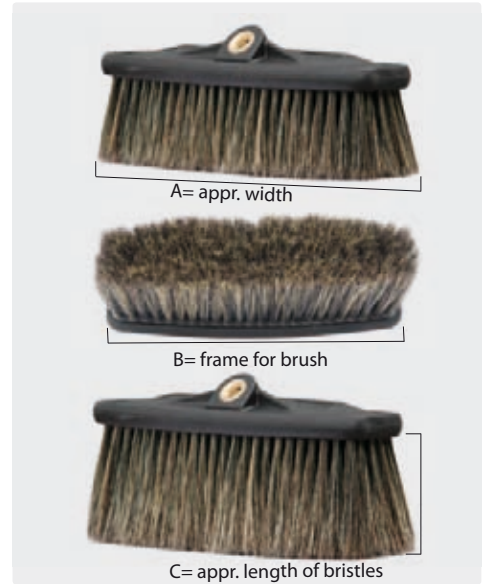

By means of a very wide work surface of approx. 260 x 80 mm the easywash365+ wash brush is especially designed for the efficient cleaning of large areas such as railway carriages, tramcars, omnibuses, caravans, trucks, boats and ships, facades, greenhouses as well as vehicles, motorcycles and many more.

Fine and extremely soft natural bristles with split ends ensure an especially gentle cleaning of sensitive surfaces such as windows and car finish. The solid body of the easywash365+ wash brush consists of 152 bristle bundles which are attached undetachably by means of multi-component synthetic resin.

Our easywash365+ wash brush convinces all users working in the self-service foam- and prewash of an ideal and very easy handling.

The soft coating of the body made out of thermoplastic elastomer demonstrably protects sensitive surfaces from damages.

The inlet of the easywash365+ wash brush is equipped with a brass insert with 1/4" female thread which is fixed in the body. By means of an additional grub screw the high pressure lances available at self-service bays are safe from twisting and theft. Therefore, the grub screw needs to be screwed to the lance tube. **Further fastening plates or protection against theft are not required.**

13 outlet ports at the bottom of the easywash365+ wash brush enable the required water flow and guarantee a convincingly good foam quality at the same time.