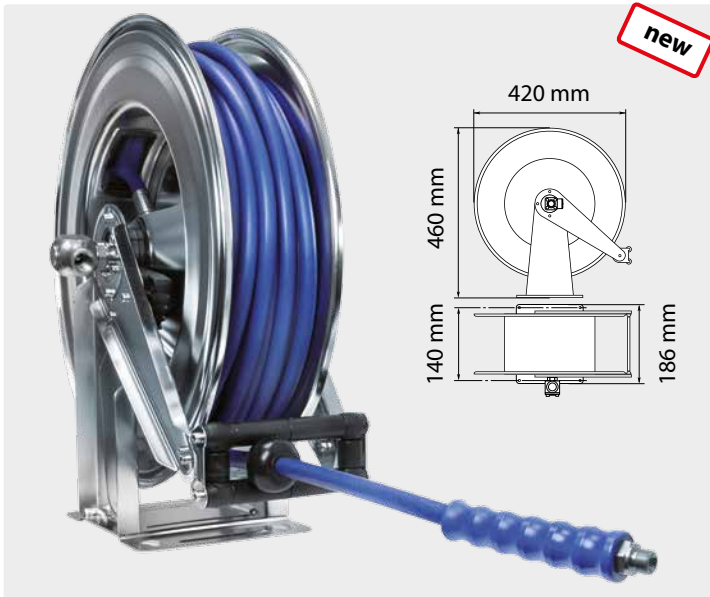

## Automatic hose reel, mounted with pre-assembled HP-hoses

**Hose reel:** Stainless steel V2A / AISI 304. With automatic spring-drive and traction release. Suttner swivel ST-322 made out of stainless steel. Max. 90 °C

**with HP-hose:** 2 SN. DN 8. 20 metres. Smooth, blue cover. Outlet stainless steel

<b>R+M Nr.</b>	<b>P</b>	<b>G</b>	<b>↺</b>	<b>★</b>
763 434 001	300 bar	1/2" F	3/8" M stainless steel	●

**Hose reel:** Base frame stainless steel V2A / AISI 304. Reel made out of especially impact-resistant ABS plastic with automatic spring-drive and traction release. Suttner swivel ST-322 made out of stainless steel. Max. 90 °C

<b>TYP</b>	reel
<b>01</b>	grey
<b>02</b>	black

**TYP 02 with HP-hose:** 2 SC. DN 8. 20 metres. Wrapped, blue cover

<b>R+M Nr.</b>	<b>P</b>	<b>G</b>	<b>↺</b>	<b>★</b>
764 434 503	300 bar	M22 M	M22 F	●

**TYP 01 with HP-hose:** 2 SC. DN 8. 20 metres. Wrapped, black cover

<b>R+M Nr.</b>	<b>P</b>	<b>G</b>	<b>↺</b>	<b>★</b>
764 434 311	300 bar	M22 M	M22 F	●

**TYP 02 with HP-hose:** 1 SN. DN 8. 20 metres. Wrapped, black cover

<b>R+M Nr.</b>	<b>P</b>	<b>G</b>	<b>↺</b>	<b>★</b>
764 434 502	210 bar	M22 M	M22 F	●