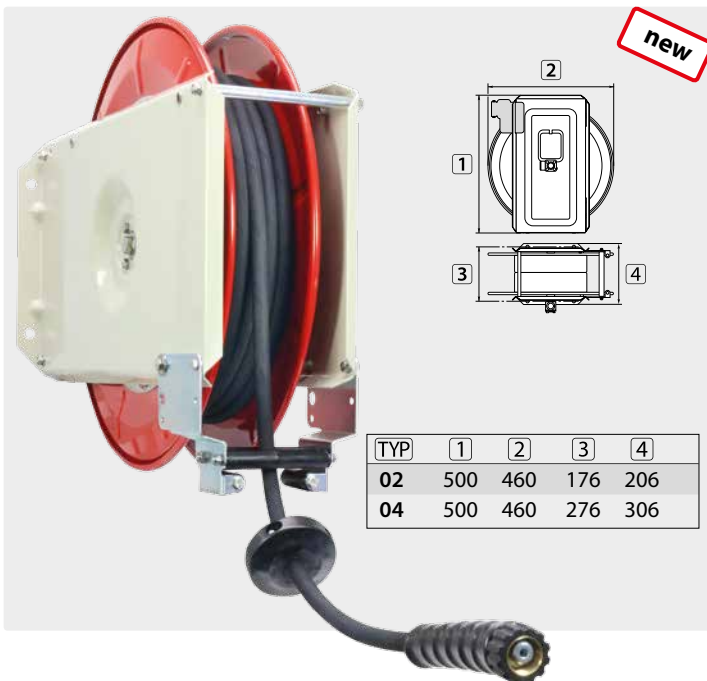

Automatic hose reel, mounted with pre-assembled HP-hoses

TYP	1	2	3	4
01	440	400	176	206
02	500	460	176	206
03	500	460	226	256
04	500	460	276	306

new

Hose reel: Stainless steel V2A / AISI 304. There are 8 positions per rotation to stop the hose. A quick pull unmakes the locking device. Suttner swivel ST-322 made out of stainless steel.
Max. 90 °C

TYP 01 with HP-hose: 1 SN. DN 10. 10 metres.
Wrapped, black cover

R+M Nr.	P	G	☺	★
740 140 01	210 bar	3/8" F	M22 F	●

TYP 02 with HP-hose: 2 SC. DN 8. 20 metres.
Wrapped, black cover

R+M Nr.	P	G	☺	★
740 202 201	400 bar	M22 M	M22 F stainless steel	●

TYP 03 with HP-hose: 1 SN. DN 8. 30 metres.
Smooth, black cover, outlet stainless steel

R+M Nr.	P	G	☺	★
740 302 222	210 bar	M22 M	M22 F stainless steel	■

TYP 04 with HP-hose: 2 SC. DN 8. 40 metres.
Wrapped, black cover, outlet stainless steel

R+M Nr.	P	G	☺	★
740 402 201	400 bar	M22 M	M22 F stainless steel	■

TYP	1	2	3	4
02	500	460	176	206
04	500	460	276	306

new

Hose reel: Powder-coated steel. There are 8 positions per rotation to stop the hose. A quick pull unmakes the locking device. Suttner swivel ST-322 made out of stainless steel.
Max. 90 °C