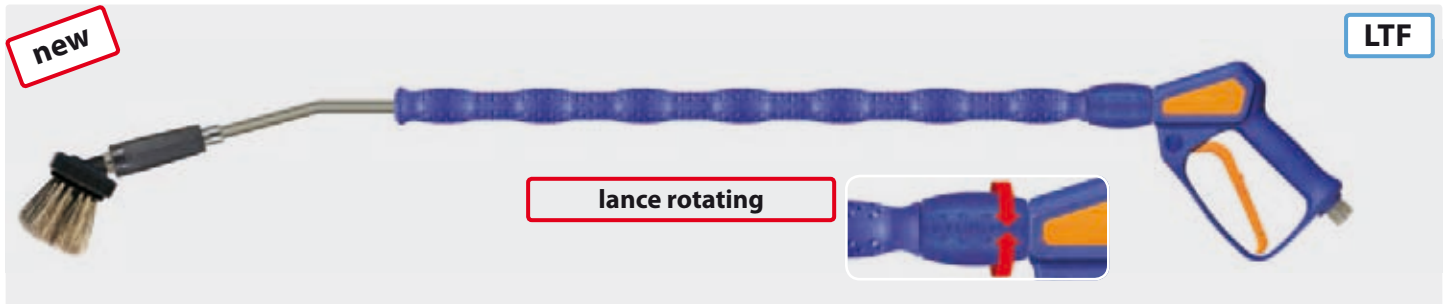

turbofoam365+ lances by Suttner

easywash365+ spray gun, lance and brush with turbofoam365+ air injector by Suttner

- » Especially soft cleaning with very soft hog bristles with forked ends
- » Cool & Compact insulation for a comfortable use
- » Ergonomic handling by means of the well-tried easywash365+ spray gun with LTF-technology
- » Available in 2 length: 900 and 1,200 mm
- » Brush with injector is also available as retrofit kit
- » easywash365+ spray gun is obtainable as standard, weep or freeze stop version
- » Lance swivel ST-345 is optionally available
- » Not suitable for powder chemicals

Lance with moulded insulation Cool & Compact, easywash365+ spray gun, easywash365+ lance swivel, air injector turbofoam365+ and brush (bristles 60 mm). 20-150 bar. Max. 50 °C

R+M Nr.	spray gun	D	ISO	⊖	↔	Ⓒ
502 600 100 05	standard	1.6	700 mm	brush	900 mm	3/8" F swivel
502 610 100 05	weep	1.6	700 mm	brush	900 mm	3/8" F swivel
502 620 100 05	freeze stop	1.6	700 mm	brush	900 mm	3/8" F swivel
502 601 100 05	standard	1.6	700 mm	brush	1,200 mm	3/8" F swivel
502 611 100 05	weep	1.6	700 mm	brush	1,200 mm	3/8" F swivel
502 621 100 05	freeze stop	1.6	700 mm	brush	1,200 mm	3/8" F swivel

Lance with moulded insulation Cool & Compact, easywash365+ spray gun, air injector turbofoam365+ and brush (bristles 60 mm). 20-150 bar. Max. 50 °C

R+M Nr.	spray gun	D	ISO	⊖	↔	Ⓒ
502 600 000 05	standard	1.6	700 mm	brush	900 mm	3/8" F swivel
502 610 000 05	weep	1.6	700 mm	brush	900 mm	3/8" F swivel
502 620 000 05	freeze stop	1.6	700 mm	brush	900 mm	3/8" F swivel
502 601 000 05	standard	1.6	700 mm	brush	1,200 mm	3/8" F swivel
502 611 000 05	weep	1.6	700 mm	brush	1,200 mm	3/8" F swivel
502 621 000 05	freeze stop	1.6	700 mm	brush	1,200 mm	3/8" F swivel