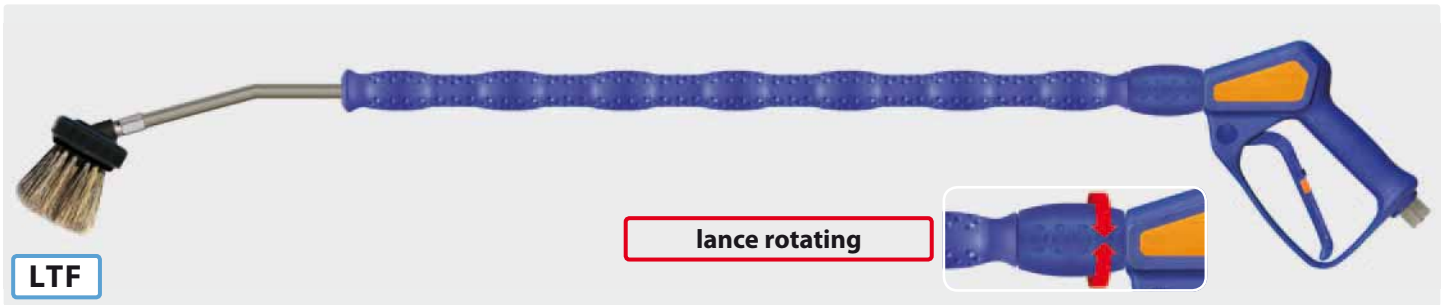

easywash365+ lances by Suttner

LTF

Lance with moulded handle Cool & Compact, easywash365+ spray gun, easywash365+ lance swivel, air injector and wash brush (bristles 60 mm). Max. 50 °C

R+M Nr.	spray gun	ISO	☞	↔	Ⓒ
202 600 957	standard	700 mm	wash brush	900 mm	3/8" F swivel
202 600 972	weep	700 mm	wash brush	900 mm	3/8" F swivel
202 600 987	freeze stop	700 mm	wash brush	900 mm	3/8" F swivel
202 600 962	standard	700 mm	wash brush	1200 mm	3/8" F swivel
202 600 977	weep	700 mm	wash brush	1200 mm	3/8" F swivel
202 600 993	freeze stop	700 mm	wash brush	1200 mm	3/8" F swivel

LTF

Lance with moulded handle Cool & Compact, easywash365+ spray gun, air injector and wash brush (bristles 60 mm). Max. 50 °C

R+M Nr.	spray gun	ISO	☞	↔	Ⓒ
202 600 955	standard	700 mm	wash brush	900 mm	3/8" F swivel
202 600 970	weep	700 mm	wash brush	900 mm	3/8" F swivel
202 600 985	freeze stop	700 mm	wash brush	900 mm	3/8" F swivel
202 600 960	standard	700 mm	wash brush	1200 mm	3/8" F swivel
202 600 975	weep	700 mm	wash brush	1200 mm	3/8" F swivel
202 600 990	freeze stop	700 mm	wash brush	1200 mm	3/8" F swivel

LTF - Low Trigger Force 90 % reduced holding force and 40 % reduced trigger force against usual market guns.

LTF

Lance with moulded handle Cool & Compact, easywash365+ spray gun and nozzle protector ST-10 without nozzle. Max. 310 bar / 150 °C

R+M Nr.	spray gun	ISO	☞	↔	Ⓒ
202 600 950	standard	300 mm	1/4" F NPT	600 mm	3/8" F swivel
202 600 966	weep	700 mm	1/4" F NPT	900 mm	3/8" F swivel
202 600 965	weep	300 mm	1/4" F NPT	600 mm	3/8" F swivel
202 600 980	freeze stop	300 mm	1/4" F NPT	600 mm	3/8" F swivel