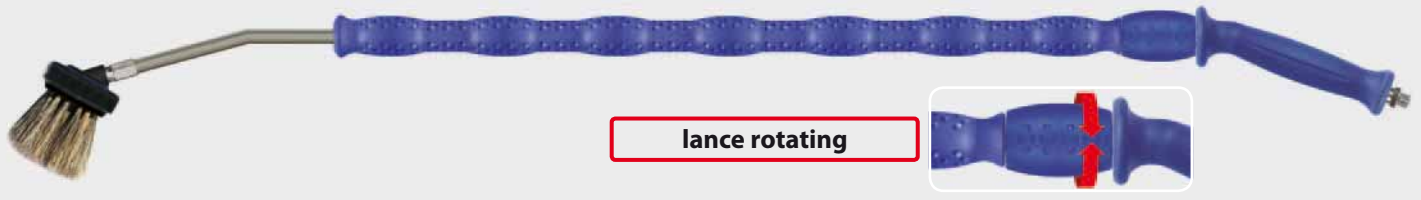

## easywash365+ lances by Suttner

Stainless steel. Lance with easywash365+ handle and nozzle protector ST-10 without nozzle. Max. 350 bar / 45 l/min / 150 °C

R+M Nr.	☺	☹	☺
515 65	1/4" F NPT	500 mm	1/4" M

Lance with moulded handle Cool & Compact, easywash365+ handle, air injector and wash brush (bristles 60 mm). Max. 50 °C

R+M Nr.	ISO	☺	☹	☺
200 009 670	700 mm	wash brush	900 mm	1/4" M
200 009 675	700 mm	wash brush	1200 mm	1/4" M

Lance with moulded handle Cool & Compact, easywash365+ handle, easywash365+ lance swivel, air injector and wash brush (bristles 60 mm). Max. 50 °C

R+M Nr.	ISO	☺	☹	☺
200 009 673	700 mm	wash brush	900 mm	1/4" M
200 009 678	700 mm	wash brush	1200 mm	1/4" M

## Self-service lances

Self-service lances with brush longitudinal. Brush with nozzle protector for nozzle 1/8" M. Without high pressure nozzle

R+M Nr.	☺
523 960	1/8" M
523 961	1/4" M
523 962	M22 F long nipple
523 963	M22 M