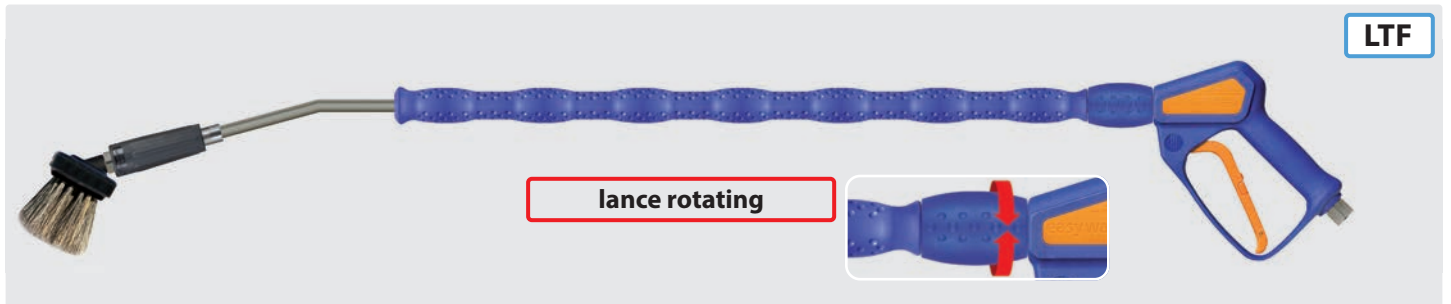

turbofoam365+ lances by Suttner

easywash365+ spray gun, lance and brush with turbofoam365+ air injector by Suttner

- » Especially soft cleaning with very soft hog bristles with forked ends
- » Cool & Compact insulation for a comfortable use
- » Ergonomic handling by means of the well-tried easywash365+ spray gun with LTF-technology
- » Available in 2 length: 900 and 1,200 mm
- » Brush with injector is also available as retrofit kit
- » easywash365+ spray gun is obtainable as standard, weep or freeze stop version
- » Lance swivel ST-345 is optionally available
- » Not suitable for powder chemicals

Retrofit kit for lances. Air injector turbofoam365+ and brush with cover plate. 20-150 bar. Max. 50 °C

Bristles 60 mm

R+M Nr.	Ⓢ	Ⓣ
500 023 101	1/4" F	1.20
500 023 102	1/4" F	1.35
500 023 105	1/4" F	1.60

Bristles 90 mm

R+M Nr.	Ⓢ	Ⓣ
500 023 201	1/4" F	1.20
500 023 202	1/4" F	1.35
500 023 205	1/4" F	1.60

LTF

Lance with moulded insulation Cool & Compact, easywash365+ spray gun, easywash365+ lance swivel, air injector turbofoam365+ and brush (bristles 60 mm). 20-150 bar. Max. 50 °C

LTF

Lance with moulded insulation Cool & Compact, easywash365+ spray gun, air injector turbofoam365+ and brush (bristles 60 mm). 20-150 bar. Max. 50 °C

R+M Nr.	spray gun	Ⓣ	ISO	Ⓢ	↔	Ⓢ
502 600 000 05	standard	1.6	700 mm	brush	900 mm	3/8" F swivel
502 610 000 05	weep	1.6	700 mm	brush	900 mm	3/8" F swivel
502 620 000 05	freeze stop	1.6	700 mm	brush	900 mm	3/8" F swivel
502 601 000 05	standard	1.6	700 mm	brush	1,200 mm	3/8" F swivel
502 611 000 05	weep	1.6	700 mm	brush	1,200 mm	3/8" F swivel
502 621 000 05	freeze stop	1.6	700 mm	brush	1,200 mm	3/8" F swivel