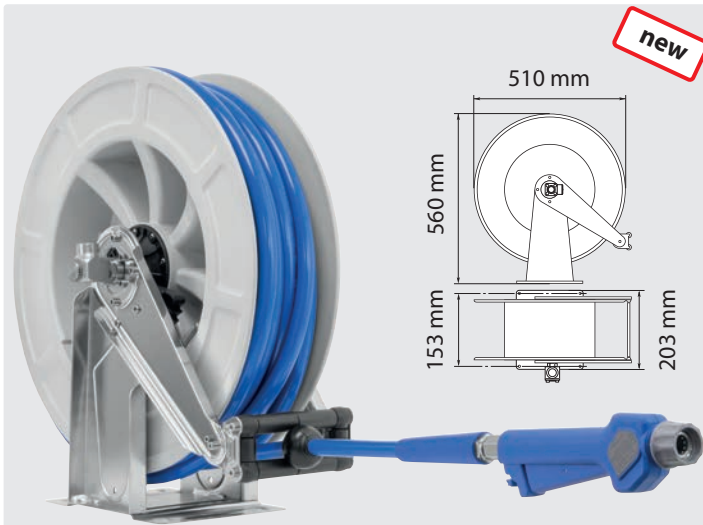

PURClean365+® - 40 food hoses with automatic hose reel and ST-3225 - Food Special Set

new

Hose reel:

Frame made of stainless steel V2A / AISI 304. Drum made of particularly impact-resistant ABS plastic. With automatic spring return and strain relief. Equipped with the high-quality Suttner swivel joint ST-322

°C	G	↻	★
90 °C	1/2" F	1/2" F	▲

Spray gun ST-3225:

Professional flat spray gun ST-3225 for the food industry with progressive closing system and coupling ST-3100

P	TYP	G	↻
24,5 bar with locking in opened position	1/2" IG	Kupplung ST-3100	
60 bar no locking in opened position	1/2" IG	Kupplung ST-3100	

PURClean365+® 40 - high pressure food hose:

- Conform to EG-regulation Nr. 1935/2004 nd Nr. 10/2011
- Field of application: foam hose and pre-spraying hose in the food industry. Suitable for contact with liquid food products
- Suitable for water and water mixes of usual cleaning detergents
- PVC hose with three layers and a smooth surface
- Increased 1-layer rot-proof textile mesh.
- About 20 % lighter and more flexible than comparable hose types

DN	P	↔
12	45 bar / 70 °C	24 m

In our online shop you will find further combinations of high-pressure hose reels with pre-assembled, high-pressure hoses!

PURClean365+® blue

PURClean365+® yellow

PURClean365+® green