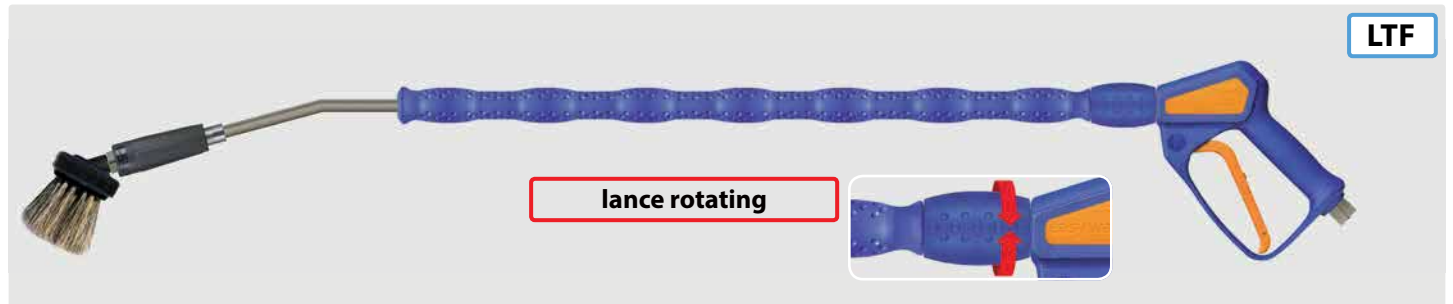

turbofoam365+ lances by Suttner

easywash365+ spray gun, lance and brush with turbofoam365+ air injector by Suttner

- » Especially soft cleaning with very soft hog bristles with forked ends
- » Cool & Compact insulation for a comfortable use
- » Ergonomic handling by means of the well-tried easywash365+ spray gun with LTF-technology
- » Available in 2 length: 900 and 1,200 mm
- » Brush with injector is also available as retrofit kit
- » easywash365+ spray gun is obtainable as standard, weep or freeze stop version
- » Lance swivel ST-345 is optionally available
- » Not suitable for powder chemicals

Retrofit kit for lances. Air injector turbofoam365+ and brush with cover plate. 20-150 bar. Max. 50 °C

Bristles 60 mm

R+M Nr.	⊕	⊖
500 023 101	1/4" F	1.20
500 023 102	1/4" F	1.35
500 023 105	1/4" F	1.60

Bristles 90 mm

R+M Nr.	⊕	⊖
500 023 201	1/4" F	1.20
500 023 202	1/4" F	1.35
500 023 205	1/4" F	1.60

Lance with moulded insulation Cool & Compact, easywash365+ spray gun, easywash365+ lance swivel, air injector turbofoam365+ and brush (bristles 60 mm). 20-150 bar. Max. 50 °C

Lance with moulded insulation Cool & Compact, easywash365+ spray gun, air injector turbofoam365+ and brush (bristles 60 mm). 20-150 bar. Max. 50 °C

R+M Nr.	spray gun	D	ISO	⊕	⊖	⊕
502 600 000 05	standard	1.6	700 mm	brush	900 mm	3/8" F swivel
502 610 000 05	weep	1.6	700 mm	brush	900 mm	3/8" F swivel
502 620 000 05	freeze stop	1.6	700 mm	brush	900 mm	3/8" F swivel
502 601 000 05	standard	1.6	700 mm	brush	1,200 mm	3/8" F swivel
502 611 000 05	weep	1.6	700 mm	brush	1,200 mm	3/8" F swivel
502 621 000 05	freeze stop	1.6	700 mm	brush	1,200 mm	3/8" F swivel