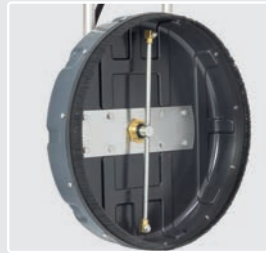

Floor cleaner Floater 520

ST-2600

LTF

We recommend using the gun ST-2600 with patented LTF technology.

Space-saving storage:
Simply fold it up.

ABS plastic: Particularly robust cover with additional stainless steel reinforcement plate.

turbodevil

- » High-quality stainless steel design with robust ABS cover
- » Easy handling due to buoyancy, without additional wheels
- » Working width 520 mm
- » Robust swivel bearing system
- » The integrated screen filter prevents that the nozzles get clogged
- » 2 nozzles 1/4" M BSP are required
- » Max. 275 bar, min. 250 bar
- » Max. 22 l/min., min. 20 l/min.
- » Max. 90 °C

Clean solution: the integrated screen filter prevents that the nozzles get clogged.

Robust swivel: bearing system

Firmly under control: additional ergonomic handle on the handlebar.

R+M Nr.	Ⓒ	P	°C	Ⓢ
710 520 151	1/4" F	min. 150 bar / max. 350 bar	90°	44 kg