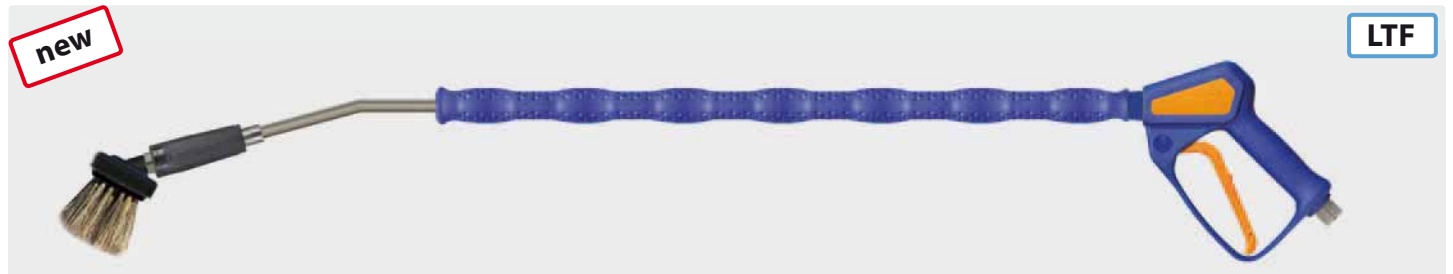

turbofoam365+ lances by Suttner

easywash365+ spray gun, lance and brush with turbofoam365+ air injector by Suttner

- » Especially soft cleaning with very soft hog bristles with forked ends
- » Cool & Compact insulation for a comfortable use
- » Ergonomic handling by means of the well-tried easywash365+ spray gun with LTF-technology
- » Available in 2 length: 900 and 1200 mm
- » Brush with injector is also available as retrofit kit
- » easywash365+ spray gun is obtainable as standard, weep or freeze stop version
- » Lance swivel ST-345 is optionally available
- » Not suitable for powder chemicals

Retrofit kit for lances. Air injector turbofoam365+ and brush with cover plate (bristles 60 mm). 20-150 bar. Max. 50 °C

R+M Nr.	⊕	D
500 023 101	1/4" F	1.2
500 023 105	1/4" F	1.6
500 023 102	1/4" F	1.35

Lance with moulded insulation Cool & Compact, easywash365+ spray gun, easywash365+ lance swivel, air injector turbofoam365+ and brush (bristles 60 mm). 20-150 bar. Max. 50 °C

R+M Nr.	spray gun	D	ISO	⊕	↔	⊖
502 600 100 05	standard	1.6	700 mm	brush	900 mm	3/8" F swivel
502 610 100 05	weep	1.6	700 mm	brush	900 mm	3/8" F swivel
502 620 100 05	freeze stop	1.6	700 mm	brush	900 mm	3/8" F swivel
502 601 100 05	standard	1.6	700 mm	brush	1200 mm	3/8" F swivel
502 611 100 05	weep	1.6	700 mm	brush	1200 mm	3/8" F swivel
502 621 100 05	freeze stop	1.6	700 mm	brush	1200 mm	3/8" F swivel

Lance with moulded insulation Cool & Compact, easywash365+ spray gun, air injector turbofoam365+ and brush (bristles 60 mm). 20-150 bar. Max. 50 °C

R+M Nr.	spray gun	D	ISO	⊕	↔	⊖
502 600 000 05	standard	1.6	700 mm	brush	900 mm	3/8" F swivel
502 610 000 05	weep	1.6	700 mm	brush	900 mm	3/8" F swivel
502 620 000 05	freeze stop	1.6	700 mm	brush	900 mm	3/8" F swivel
502 601 000 05	standard	1.6	700 mm	brush	1200 mm	3/8" F swivel
502 611 000 05	weep	1.6	700 mm	brush	1200 mm	3/8" F swivel
502 621 000 05	freeze stop	1.6	700 mm	brush	1200 mm	3/8" F swivel