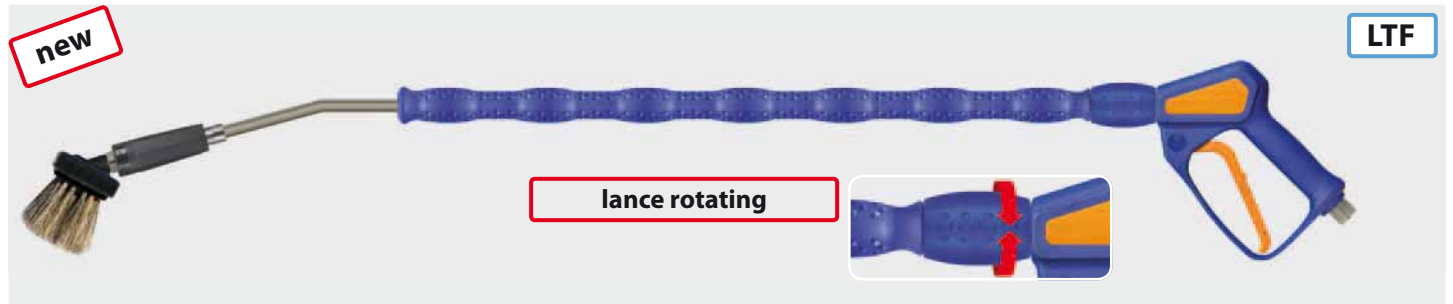

turbofoam365+ lances by Suttner

easywash365+ spray gun, lance and brush with turbofoam365+ air injector by Suttner

- » Especially soft cleaning with very soft hog bristles with forked ends
- » Cool & Compact insulation for a comfortable use
- » Ergonomic handling by means of the well-tried easywash365+ spray gun with LTF-technology
- » Available in 2 length: 900 and 1200 mm
- » Brush with injector is also available as retrofit kit
- » easywash365+ spray gun is obtainable as standard, weep or freeze stop version
- » Lance swivel ST-345 is optionally available
- » Not suitable for powder chemicals

Retrofit kit for lances. Air injector turbofoam365+ and brush with cover plate (bristles 60 mm). 20-150 bar. Max. 50 °C

R+M Nr.	⊕	D
500 023 101	1/4" F	1.2
500 023 105	1/4" F	1.6
500 023 102	1/4" F	1.35

Lance with moulded insulation Cool & Compact, easywash365+ spray gun, easywash365+ lance swivel, air injector turbofoam365+ and brush (bristles 60 mm). 20-150 bar. Max. 50 °C

R+M Nr.	spray gun	D	ISO	⊕	↔	⊖
502 600 100 05	standard	1.6	700 mm	brush	900 mm	3/8" F swivel
502 610 100 05	weep	1.6	700 mm	brush	900 mm	3/8" F swivel
502 620 100 05	freeze stop	1.6	700 mm	brush	900 mm	3/8" F swivel
502 601 100 05	standard	1.6	700 mm	brush	1200 mm	3/8" F swivel
502 611 100 05	weep	1.6	700 mm	brush	1200 mm	3/8" F swivel
502 621 100 05	freeze stop	1.6	700 mm	brush	1200 mm	3/8" F swivel

Lance with moulded insulation Cool & Compact, easywash365+ spray gun, air injector turbofoam365+ and brush (bristles 60 mm). 20-150 bar. Max. 50 °C

R+M Nr.	spray gun	D	ISO	⊕	↔	⊖
502 600 000 05	standard	1.6	700 mm	brush	900 mm	3/8" F swivel
502 610 000 05	weep	1.6	700 mm	brush	900 mm	3/8" F swivel
502 620 000 05	freeze stop	1.6	700 mm	brush	900 mm	3/8" F swivel
502 601 000 05	standard	1.6	700 mm	brush	1200 mm	3/8" F swivel
502 611 000 05	weep	1.6	700 mm	brush	1200 mm	3/8" F swivel
502 621 000 05	freeze stop	1.6	700 mm	brush	1200 mm	3/8" F swivel