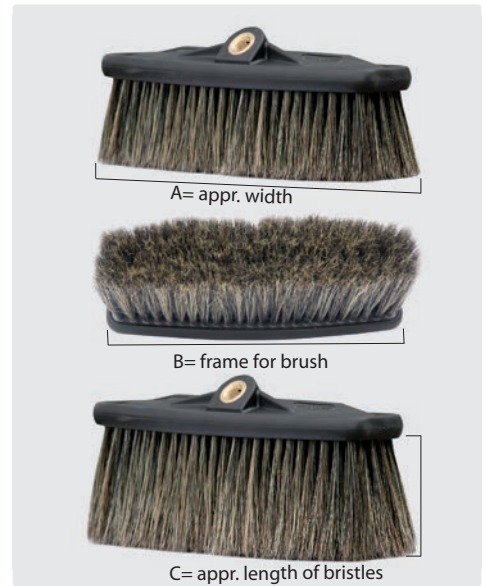

By means of a very wide work surface of approx. 260 x 80 mm the easywash365+ wash brush is especially designed for the efficient cleaning of large areas such as railway carriages, tramcars, omnibuses, caravans, trucks, boats and ships, facades, greenhouses as well as vehicles, motorcycles and many more.

Fine and extremely soft natural bristles with split ends ensure an especially gentle cleaning of sensitive surfaces such as windows and car finish. The solid body of the easywash365+ wash brush consists of 152 bristle bundles which are attached undetachably by means of multi-component synthetic resin.

Our easywash365+ wash brush convinces all users working in the self-service foam- and prewash of an ideal and very easy handling.

The soft coating of the body made out of thermoplastic elastomer demonstrably protects sensitive surfaces from damages.

The inlet of the easywash365+ wash brush is equipped with a brass insert with 1/4" female thread which is fixed in the body. By means of an additional grub screw the high pressure lances available at self-service bays are safe from twisting and theft. Therefore, the grub screw needs to be screwed to the lance tube. **Further fastening plates or protection against theft are not required.**

13 outlet ports at the bottom of the easywash365+ wash brush enable the required water flow and guarantee a convincingly good foam quality at the same time.