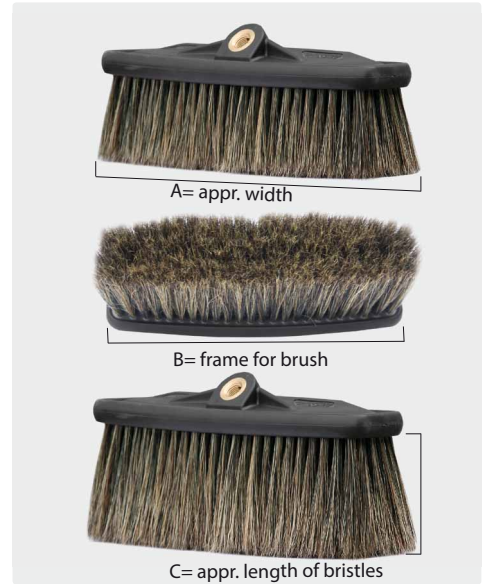

By means of a very wide work surface of approx. 260 x 80 mm the easywash365+ wash brush is especially designed for the efficient cleaning of large areas such as railway carriages, tramcars, omnibuses, caravans, trucks, boats and ships, facades, greenhouses as well as vehicles, motorcycles and many more.

Fine and extremely soft natural bristles with split ends ensure an especially gentle cleaning of sensitive surfaces such as windows and car finish. The solid body of the easywash365+ wash brush consists of 152 bristle bundles which are attached undetachably by means of multi-component synthetic resin.

Our easywash365+ wash brush convinces all users working in the self-service foam- and prewash of an ideal and very easy handling.

The soft coating of the body made out of thermoplastic elastomer demonstrably protects sensitive surfaces from damages.

The inlet of the easywash365+ wash brush is equipped with a brass insert with 1/4" female thread which is fixed in the body. By means of an additional grub screw the high pressure lances available at self-service bays are safe from twisting and theft. Therefore, the grub screw needs to be screwed to the lance tube. **Further fastening plates or protection against theft are not required.**

13 outlet ports at the bottom of the easywash365+ wash brush enable the required water flow and guarantee a convincingly good foam quality at the same time.