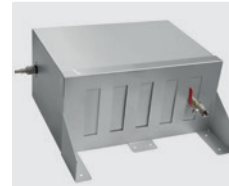

Float tanks

Suttner float tank

R+M Nr.				
020 000 780	3/4"			7 l

Float tank with intake spray wall.
Avoids air circulation

Cover Suttner float tank

R+M Nr.	
020 000 800	

Water tank for wall mounting, 60 liters

- » Material: Stainless steel
- » Well thought-out solution for simple wall mounting
- » Including cover, wall bracket and baffle, for calming water
- » Professionally processed stainless steel with integrated inlet and outlet openings (inlet: \varnothing 27 mm for 3/4"-m and outlet: 3/4"-f)
- » Tank capacity: 60 liters

Stainless steel. Incl. Wall bracket, baffle and cover.
21 kg

R+M Nr.				H x W x D mm
105 000 030	3/4" IG			591.5 x 607 x 307

Optional:
Ball valve
(705 50 + 571 20),
float valve ST-8
(200 008 520 + 571 00)
or float valve AK, e.g.
(701 405)
with mounting flange
(701 41),
low-pressure quick
coupling
ST-45 (200 045 210)
and coupling plug with
hose nozzles (010 000
455/010 000 456)