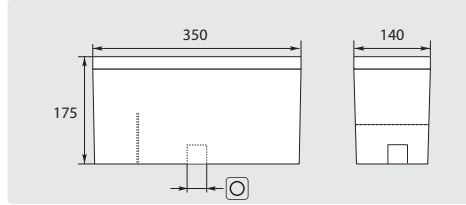

Float tanks

Suttner float tank

R+M Nr.				
020 000 780	3/4"			7 l

Float tank with intake spray wall.
Avoids air circulation

Cover Suttner float tank

R+M Nr.	
020 000 800	

Water tank for wall mounting, 60 liters

- » Material: Stainless steel
- » Well thought-out solution for simple wall mounting
- » Including cover, wall bracket and baffle, for calming water
- » Professionally processed stainless steel with integrated inlet and outlet openings (inlet: \varnothing 27 mm for 3/4"-m and outlet: 3/4"-f)
- » Tank capacity: 60 liters

Stainless steel. Incl. Wall bracket, baffle and cover.
21 kg

R+M Nr.				H x W x D mm
105 000 030	3/4" IG			591.5 x 607 x 307

Optional:
Ball valve
(705 50 + 571 20),
float valve ST-8
(200 008 520 + 571 00)
or float valve AK, e.g.
(701 405)
with mounting flange
(701 41),
low-pressure quick
coupling
ST-45 (200 045 210)
and coupling plug with
hose nozzles (010 000
455/010 000 456)