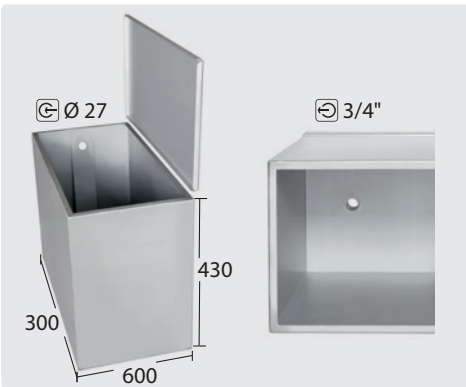

Float tanks

Suttner float tank

R+M Nr.				
020 000 780	3/4"			7 l

Float tank with intake spray wall.
Avoids air circulation

Cover Suttner float tank

R+M Nr.	
020 000 800	

Water tank for wall mounting, 60 liters

- » Material: Stainless steel
- » Well thought-out solution for simple wall mounting
- » Including cover, wall bracket and baffle, for calming water
- » Professionally processed stainless steel with integrated inlet and outlet openings (inlet: \varnothing 27 mm for 3/4"-m and outlet: 3/4"-f)
- » Tank capacity: 60 liters

Stainless steel. Incl. Wall bracket, baffle and cover.
21 kg

R+M Nr.				H x W x D mm
105 000 030	3/4" IG			591.5 x 607 x 307

Optional:
Ball valve
(705 50 + 571 20),
float valve ST-8
(200 008 520 + 571 00)
or float valve AK, e.g.
(701 405)
with mounting flange
(701 41),
low-pressure quick
coupling
ST-45 (200 045 210)
and coupling plug with
hose nozzles (010 000
455/010 000 456)