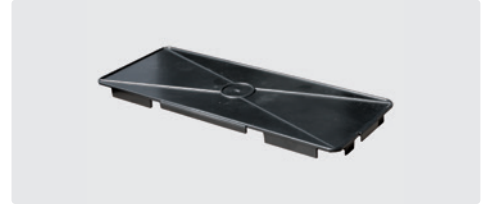

Float tanks

Suttner float tank

R+M Nr.				
020 000 780	3/4"			7 l

Float tank with intake spray wall.
Avoids air circulation

Cover Suttner float tank

R+M Nr.	
020 000 800	

Water tank for wall mounting, 60 liters

- » Material: Stainless steel
- » Well thought-out solution for simple wall mounting
- » Including cover, wall bracket and baffle, for calming water
- » Professionally processed stainless steel with integrated inlet and outlet openings (inlet: \varnothing 27 mm for 3/4"-m and outlet: 3/4"-f)
- » Tank capacity: 60 liters

Stainless steel. Incl. Wall bracket, baffle and cover.
21 kg

R+M Nr.				H x W x D mm
105 000 030	3/4" IG			591.5 x 607 x 307

Optional:
Ball valve
(705 50 + 571 20),
float valve ST-8
(200 008 520 + 571 00)
or float valve AK, e.g.
(701 405)
with mounting flange
(701 41),
low-pressure quick
coupling
ST-45 (200 045 210)
and coupling plug with
hose nozzles (010 000
455/010 000 456)