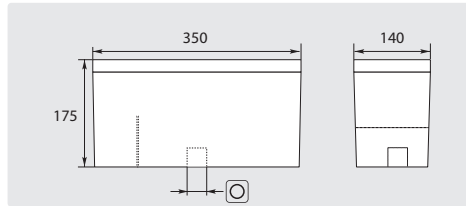

#### Suttner float tank

R+M Nr.		
020 000 780	3/4"	7 l

Float tank with intake spray wall.  
Avoids air circulation

Stainless steel. Incl. Wall bracket, baffle and cover.  
21 kg

R+M Nr.		H x W x D mm
105 000 030	3/4" F	591.5 x 607 x 307

**Optional:**  
Ball valve  
(705 50 + 571 20),  
float valve ST-8  
(200 008 520 + 571 00)  
or float valve AK, e.g.  
(701 405)  
with mounting flange  
(701 41),  
low-pressure quick  
coupling  
ST-45 (200 045 210)  
and coupling plug with  
hose nozzles (010 000  
455/010 000 456)