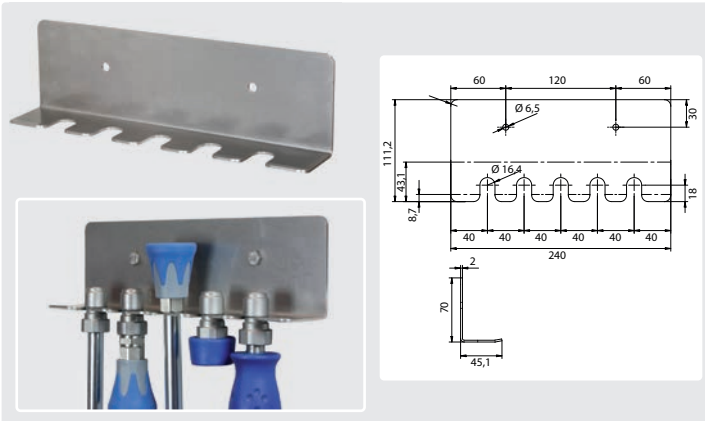

Lance holder

Stainless steel. Wall mount for 5 lances

R+M Nr.  
040 003 830

Stainless steel. Wall mount for 4 lances with coupling KW

R+M Nr.  
040 008 535

Universal bracket

Stainless steel bracket for wall mounting

R+M Nr.  
710 400 097

Lance holder

Wall mount for 3 lances 1/4"

R+M Nr.  
020 000 970