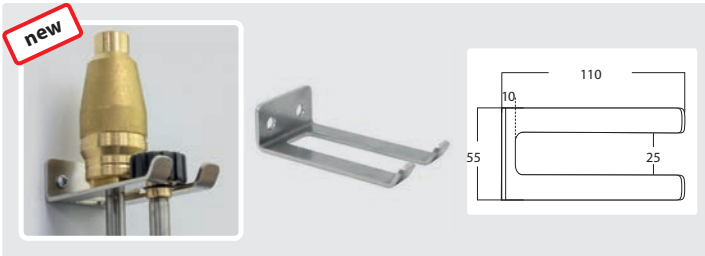

Lance holder

Stainless steel. Wall mount for 5 lances

R+M Nr.  
040 003 830

Stainless steel. Wall mount for 4 lances with coupling KW

R+M Nr.  
040 008 535

Universal bracket

Stainless steel bracket for wall mounting

R+M Nr.  
710 400 097

Lance holder

Wall mount for 3 lances 1/4"

R+M Nr.  
020 000 970