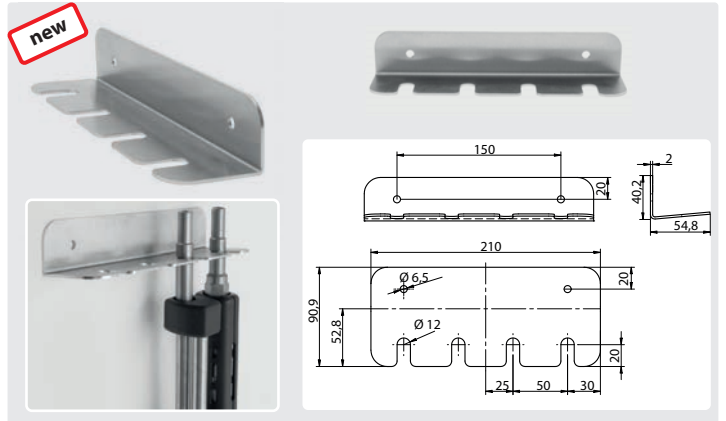

Lance holder

Stainless steel. Wall mount for 5 lances

R+M Nr.  
040 003 830

Stainless steel. Wall mount for 4 lances with coupling KW

R+M Nr.  
040 008 535

Universal bracket

Stainless steel bracket for wall mounting

R+M Nr.  
710 400 097

Lance holder

Wall mount for 3 lances 1/4"

R+M Nr.  
020 000 970