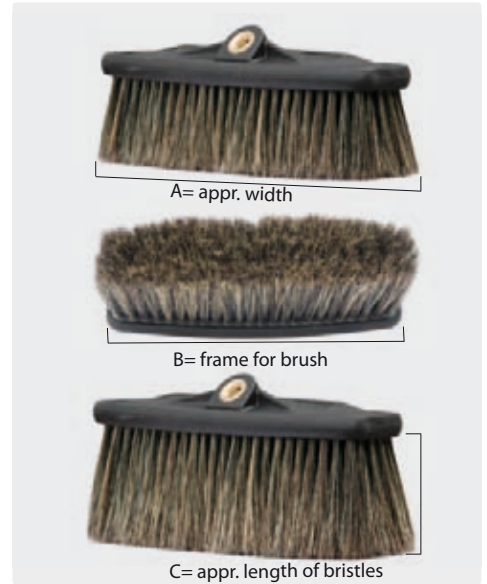

By means of a very wide work surface of approx. 260 x 80 mm the easywash365+ wash brush is especially designed for the efficient cleaning of large areas such as railway carriages, tramcars, omnibuses, caravans, trucks, boats and ships, facades, greenhouses as well as vehicles, motorcycles and many more.

Fine and extremely soft natural bristles with split ends ensure an especially gentle cleaning of sensitive surfaces such as windows and car finish. The solid body of the easywash365+ wash brush consists of 152 bristle bundles which are attached undetachably by means of multi-component synthetic resin.

Our easywash365+ wash brush convinces all users working in the self-service foam- and prewash of an ideal and very easy handling.

The soft coating of the body made out of thermoplastic elastomer demonstrably protects sensitive surfaces from damages.

The inlet of the easywash365+ wash brush is equipped with a brass insert with 1/4" female thread which is fixed in the body. By means of an additional grub screw the high pressure lances available at self-service bays are safe from twisting and theft. Therefore, the grub screw needs to be screwed to the lance tube. **Further fastening plates or protection against theft are not required.**

13 outlet ports at the bottom of the easywash365+ wash brush enable the required water flow and guarantee a convincingly good foam quality at the same time.