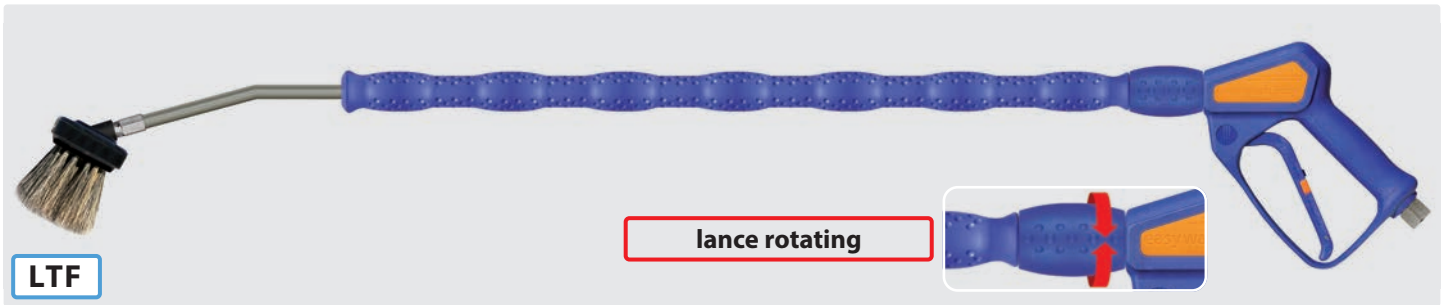

easywash365+ lances by Suttner

LTF

Lance with moulded handle Cool & Compact, easywash365+ spray gun, easywash365+ lance swivel, air injector and wash brush (bristles 60 mm). Max. 50 °C

R+M Nr.	spray gun	ISO	☞	↔	Ⓒ
202 600 957	standard	700 mm	wash brush	900 mm	3/8" F swivel
202 600 972	weep	700 mm	wash brush	900 mm	3/8" F swivel
202 600 987	freeze stop	700 mm	wash brush	900 mm	3/8" F swivel
202 600 962	standard	700 mm	wash brush	1,200 mm	3/8" F swivel
202 600 977	weep	700 mm	wash brush	1,200 mm	3/8" F swivel
202 600 993	freeze stop	700 mm	wash brush	1,200 mm	3/8" F swivel

LTF

Lance with moulded handle Cool & Compact, easywash365+ spray gun, air injector and wash brush (bristles 60 mm). Max. 50 °C

R+M Nr.	spray gun	ISO	☞	↔	Ⓒ
202 600 955	standard	700 mm	wash brush	900 mm	3/8" F swivel
202 600 970	weep	700 mm	wash brush	900 mm	3/8" F swivel
202 600 985	freeze stop	700 mm	wash brush	900 mm	3/8" F swivel
202 600 960	standard	700 mm	wash brush	1,200 mm	3/8" F swivel
202 600 975	weep	700 mm	wash brush	1,200 mm	3/8" F swivel
202 600 990	freeze stop	700 mm	wash brush	1,200 mm	3/8" F swivel

LTF - Low Trigger Force 90 % reduced holding force and 40 % reduced trigger force against usual market guns.

LTF

Lance with moulded handle Cool & Compact, easywash365+ spray gun and nozzle protector ST-10 without nozzle. Max. 310 bar / 150 °C

R+M Nr.	spray gun	ISO	☞	↔	Ⓒ
202 600 950	standard	300 mm	1/4" F NPT	600 mm	3/8" F swivel
202 600 966	weep	700 mm	1/4" F NPT	900 mm	3/8" F swivel
202 600 965	weep	300 mm	1/4" F NPT	600 mm	3/8" F swivel
202 600 980	freeze stop	300 mm	1/4" F NPT	600 mm	3/8" F swivel