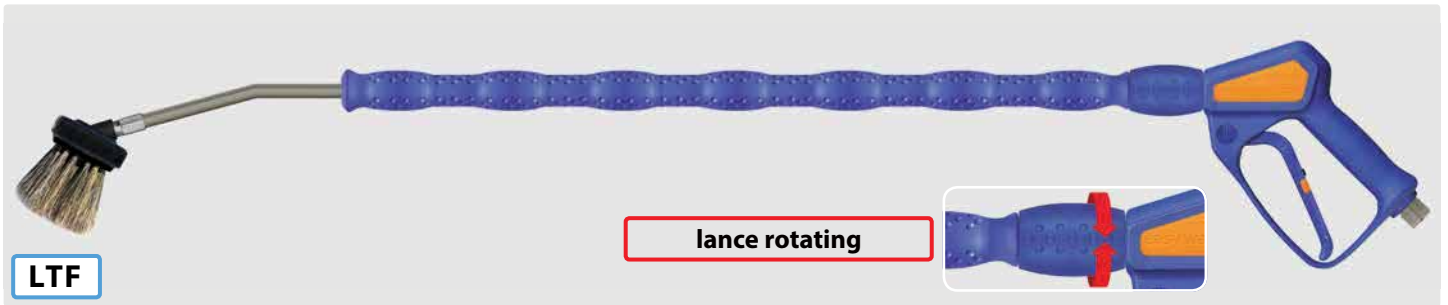

easywash365+ lances by Suttner

LTF

Lance with moulded handle Cool & Compact, easywash365+ spray gun, easywash365+ lance swivel, air injector and wash brush (bristles 60 mm). Max. 50 °C

R+M Nr.	spray gun	ISO	☞	↔	Ⓒ
202 600 957	standard	700 mm	wash brush	900 mm	3/8" F swivel
202 600 972	weep	700 mm	wash brush	900 mm	3/8" F swivel
202 600 987	freeze stop	700 mm	wash brush	900 mm	3/8" F swivel
202 600 962	standard	700 mm	wash brush	1,200 mm	3/8" F swivel
202 600 977	weep	700 mm	wash brush	1,200 mm	3/8" F swivel
202 600 993	freeze stop	700 mm	wash brush	1,200 mm	3/8" F swivel

LTF

Lance with moulded handle Cool & Compact, easywash365+ spray gun, air injector and wash brush (bristles 60 mm). Max. 50 °C

R+M Nr.	spray gun	ISO	☞	↔	Ⓒ
202 600 955	standard	700 mm	wash brush	900 mm	3/8" F swivel
202 600 970	weep	700 mm	wash brush	900 mm	3/8" F swivel
202 600 985	freeze stop	700 mm	wash brush	900 mm	3/8" F swivel
202 600 960	standard	700 mm	wash brush	1,200 mm	3/8" F swivel
202 600 975	weep	700 mm	wash brush	1,200 mm	3/8" F swivel
202 600 990	freeze stop	700 mm	wash brush	1,200 mm	3/8" F swivel

LTF - Low Trigger Force 90 % reduced holding force and 40 % reduced trigger force against usual market guns.

LTF

Lance with moulded handle Cool & Compact, easywash365+ spray gun and nozzle protector ST-10 without nozzle. Max. 310 bar / 150 °C