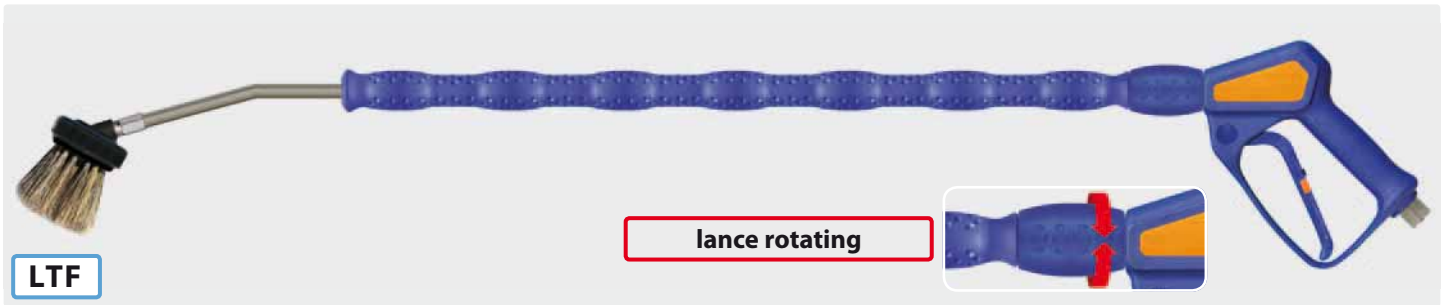

## easywash365+ lances by Suttner

LTF

Lance with moulded handle Cool & Compact, easywash365+ spray gun, easywash365+ lance swivel, air injector and wash brush (bristles 60 mm). Max. 50 °C

R+M Nr.	spray gun	ISO	☉	↔	Ⓒ
202 600 957	standard	700 mm	wash brush	900 mm	3/8" F swivel
202 600 972	weep	700 mm	wash brush	900 mm	3/8" F swivel
202 600 987	freeze stop	700 mm	wash brush	900 mm	3/8" F swivel
202 600 962	standard	700 mm	wash brush	1,200 mm	3/8" F swivel
202 600 977	weep	700 mm	wash brush	1,200 mm	3/8" F swivel
202 600 993	freeze stop	700 mm	wash brush	1,200 mm	3/8" F swivel

LTF

Lance with moulded handle Cool & Compact, easywash365+ spray gun, air injector and wash brush (bristles 60 mm). Max. 50 °C

R+M Nr.	spray gun	ISO	☉	↔	Ⓒ
202 600 955	standard	700 mm	wash brush	900 mm	3/8" F swivel
202 600 970	weep	700 mm	wash brush	900 mm	3/8" F swivel
202 600 985	freeze stop	700 mm	wash brush	900 mm	3/8" F swivel
202 600 960	standard	700 mm	wash brush	1,200 mm	3/8" F swivel
202 600 975	weep	700 mm	wash brush	1,200 mm	3/8" F swivel
202 600 990	freeze stop	700 mm	wash brush	1,200 mm	3/8" F swivel

**LTF - Low Trigger Force** 90 % reduced holding force and 40 % reduced trigger force against usual market guns.

LTF

Lance with moulded handle Cool & Compact, easywash365+ spray gun and nozzle protector ST-10 without nozzle. Max. 310 bar / 150 °C