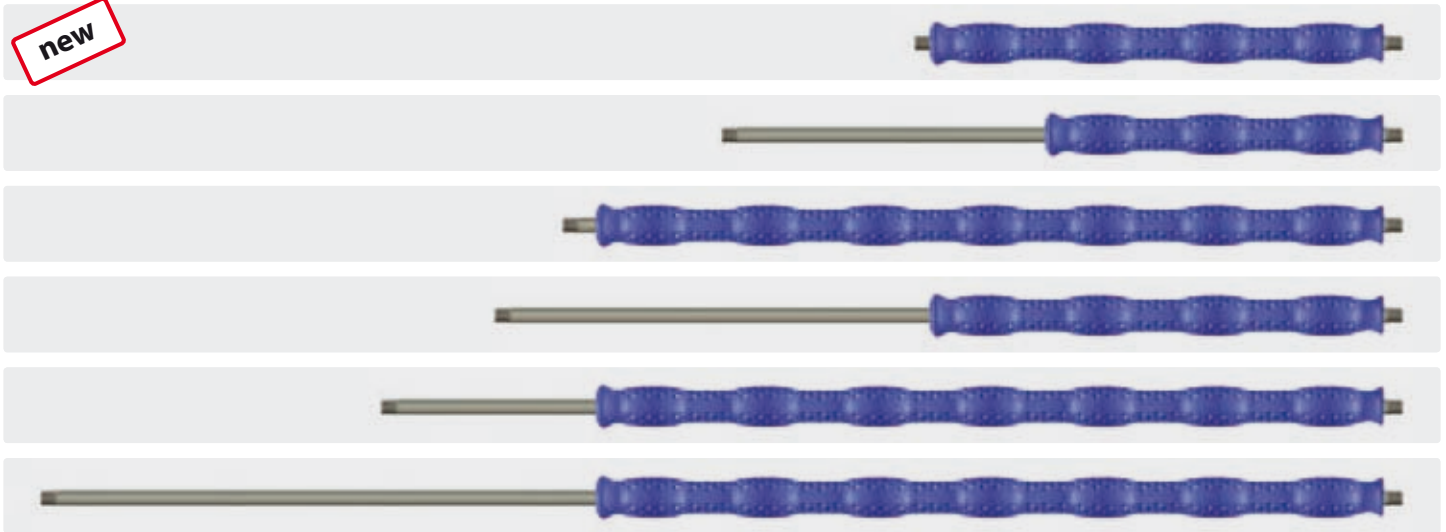

easywash365+ lances by Suttner

new

Stainless steel. Lance with moulded handle Cool & Compact. Max. 400 bar / 150 °C

R+M Nr.	ISO	⊖	↔	⊕
200 129 410	400 mm	1/4" M	433 mm	1/4" M
200 129 306	300 mm	1/4" M	600 mm	1/4" M
200 129 707	700 mm	1/4" M	740 mm	1/4" M
200 129 408	400 mm	1/4" M	800 mm	1/4" M
200 129 709	700 mm	1/4" M	900 mm	1/4" M
200 129 712	700 mm	1/4" M	1,200 mm	1/4" M

Stainless steel. Lance with moulded handle. Max. 400 bar / 150 °C

R+M Nr.	ISO	⊖	↔	⊕
200 029 709	700 mm	1/4" M	900 mm	1/4" M

Stainless steel. Lance with moulded handle. Max. 400 bar / 150 °C

R+M Nr.	ISO	⊖	↔	⊕
200 029 712	700 mm	1/4" M	1,200 mm	1/4" M