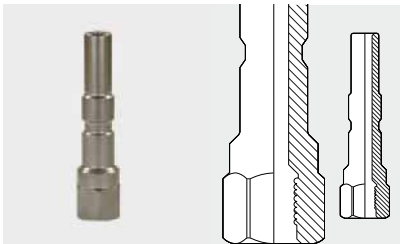

Gun exit connections

Connections for spray guns with coupling KW

Plug KW : 1/4" F. Stainless steel. SW 17. For lances with vented handle

R+M Nr.
160 187 1

Plug KW : 1/4" F. Stainless steel. SW 19. Plug for moulded handles

R+M Nr.
040 001 255

Plug KW : 1/4" F. SW 19. Polished stainless steel. For moulded handles. Plug for aluminium washer

R+M Nr.
040 001 248

Aluminium washer for 1/4" F. Ø 11 mm

R+M Nr.	VPE
781 130 841	100

Plug KR-Hobby : 1/4" F. Stainless steel. HEX 19.

R+M Nr.	Ø
040 001 209	9.5

Plug KW : M21 M. stainless steel. Brass. Lances with quick screw coupling

R+M Nr.
559 101

Plug KW : M22 M. stainless steel. Brass. Lances with quick screw coupling

R+M Nr.
559 103