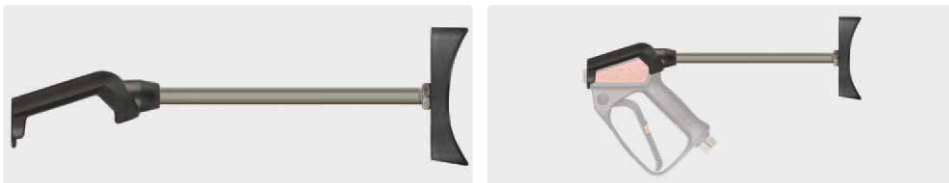

Shoulder supports

New European Union guidelines imperatively prescribe the use of shoulder supports for cleaning applications exceeding an operating reaction force of 150 N.

R+M Nr.
202 705 590