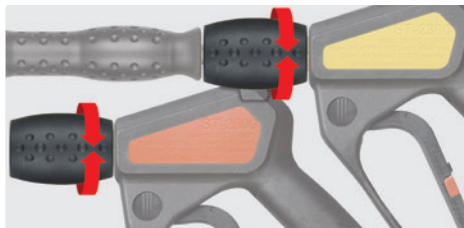

Professional gun with patented LTF technology and coupling KW. Max. 310 bar / 45 l/min / 150 °C

R+M Nr.	☞	☒
202 600 582	coupling KW	3/8" F swivel

R+M Nr.	☞	☒
202 600 545	coupling KW	3/8" F swivel

Professional gun with patented LTF technology. Gun with extension ST-9.1 260 mm and coupling KW. Max. 310 bar / 45 l/min / 150 °C

Professional gun with patented LTF technology and coupling KW. Max. 310 bar / 45 l/min / 150 °C

R+M Nr.	☞	☒
202 600 684	coupling KW	M22 M

R+M Nr.	☞	☒
202 600 625	coupling KW	M22 M swivel

ST-345 lance swivel

ST-345 lance swivel

1/4" F : 3/8" F

1/4" F : M22 M

R+M Nr.
200 301 050

R+M Nr.
200 301 060

Repair kit ST-301

ST-2300 / ST-2600

R+M Nr.
200 300 100

R+M Nr.
202 300 490

1/4" F : 1/4" M. Lance swivel for spray guns ST-2300 / ST-2600

R+M Nr.
200 345 500

LTF - Low Trigger Force 90 % reduced holding force and 40 % reduced trigger force against usual market guns.