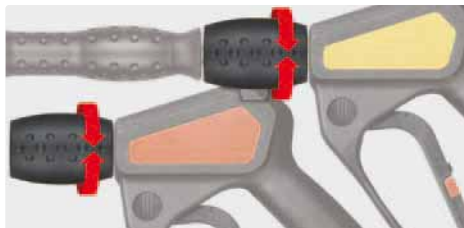

Professional gun with patented LTF technology and coupling KW. Max. 310 bar / 45 l/min / 150 °C

R+M Nr.	☞	☒
202 600 582	coupling KW	3/8" F swivel

R+M Nr.	☞	☒
202 600 545	coupling KW	3/8" F swivel

Professional gun with patented LTF technology. Gun with extension ST-9.1 260 mm and coupling KW. Max. 250 bar / 30 l/min / 150 °C

Professional gun with patented LTF technology and coupling KW. Max. 310 bar / 45 l/min / 150 °C

R+M Nr.	☞	☒
202 600 684	coupling KW	M22 M

R+M Nr.	☞	☒
202 600 625	coupling KW	M22 M swivel

ST-345 lance swivel

ST-345 lance swivel

1/4" F : 3/8" F

1/4" F : M22 M

R+M Nr.
200 301 050

R+M Nr.
200 301 060

1/4" F : 1/4" M. Lance swivel for spray guns ST-2300 / ST-2600

Repair kit ST-301

ST-2300 / ST-2600

R+M Nr.
200 300 100

R+M Nr.
202 300 490

R+M Nr.
200 345 500

LTF - Low Trigger Force 90 % reduced holding force and 40 % reduced trigger force against usual market guns.