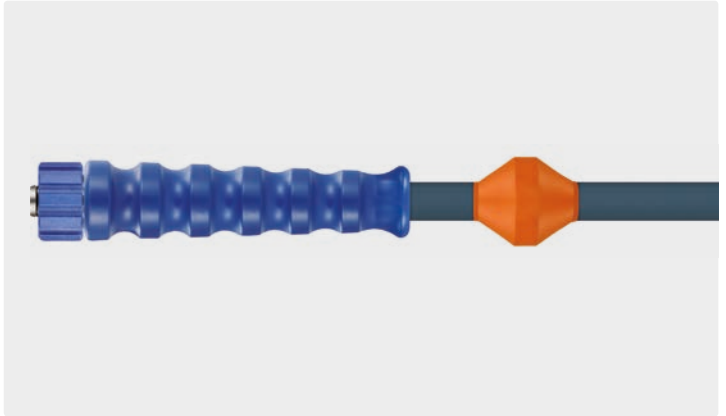

High pressure hoses for special applications

Superball

- » High pressure cleaning hose with double steel wire braids for hot water
- » Equipped with assembled protection balls which simplify the hose's application
- » Lower friction, easy to pull the hose around any corner, does not get stuck, free water flow under the hose is guaranteed, a very clean and hygienic cleaning hose
- » Increased durability due to lower abrasive wear. Ideal for cleaning swimming baths
- » -40 °C - +150 °C

Hose assemblies

TYP	DN	P	BP	°C	↔	R+M Nr.	R+M Nr.
2SC	10	400 bar	>1,400 bar	150 °C	25 m	353 100 625	

powershield365+®

- » Ideal for cleaning applications on rough floors which need to be cleaned by very non-abrasive hoses.
- » Compact hose with corrosion-protected steel wire.
- » Interior and surface synthetic rubber.
- » Very abrasion-resistant UHMPE-coating
- » Particularly abrasion-, oil-, ozone-resistant and weatherproof.
- » Considerably increased durability compared to usual high pressure hoses.
- » MSHA-permission
- » -40 °C - +100 °C