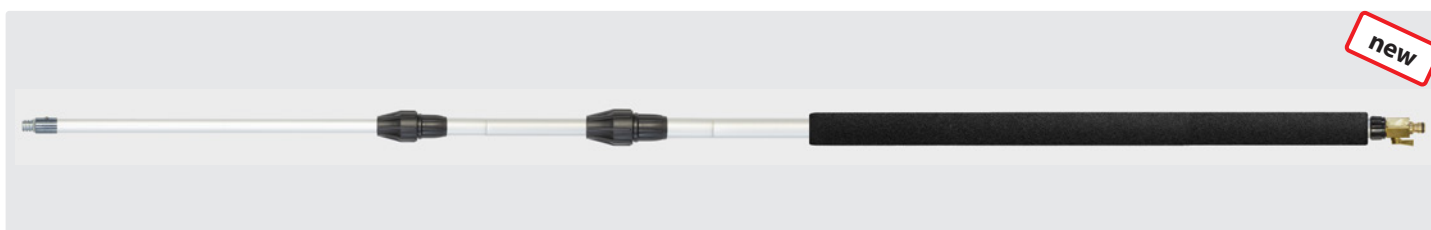

- Aluminum lance with water passage 1.5 - 3.5 meters. High-quality valve connection with brass stopcock and black non-slip soft-grip coating over a length of 83 cm. Weight: 1.2 kg
- Fiberglass lances in 2 variants: length 1.8 m, weight: 0.7 kg and 3.6 m, weight: 1.1 kg.
- Sturdy zinc alloy cord thread heads
- **easyclean365+** brushes with water outlet and coarse thread in 2 versions: hard and soft with 60 mm long bristles
- Brush size 250 x 80 mm

Soft: split bristles in blue and white

Sophisticated locks: Turn non-slip and extend continuously.

Logo: The new brush bodies feature the **easyclean365+** logo. The washing brushes impress with their high-quality, wave-shaped PVC bristles. The soft, blue version is characterized by particularly fine bristle ends, which are very water-absorbent by splitting the material several times and can get into every small gap.

easyclean365+ telescopic lances and wash brushes

The choice of perfection

Telescopic lances and easyclean365+ wash brushes

Fiberglass lances with coarse thread

Telescopic lances made of fiberglass with coarse thread. Extendable without water flow

R+M Nr.	
525 050 10	1,020 - 1,800 mm
525 070 10	1,920 - 3,600 mm

Aluminum lances with coarse thread

Telescopic lance made of aluminum with cord thread. Ergonomic handle with insulated grip area and ball valve. Extendable with water flow