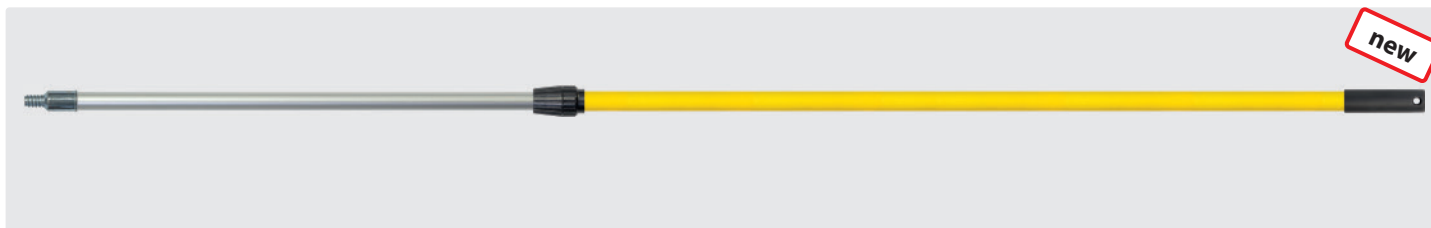

easyclean365+ telescopic lances and wash brushes

The choice of perfection

Telescopic lances and easyclean365+ wash brushes

Fiberglass lances with coarse thread