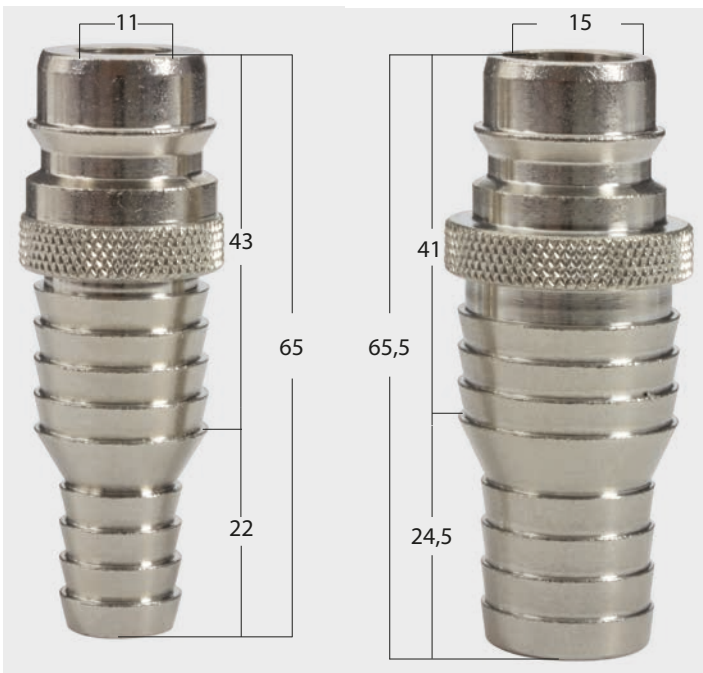

ST-45

Low pressure quick coupling

The choice of perfection

Suitable for existing systems

DN 13-19

DN 19-25

Nickel-plated brass

The ideal water inlet coupling for high-pressure cleaners. Versatile applications:

- Agriculture
- Transportation
- Mobile facilities etc.

ST-45 coupling and plug nipple for the highest demands and fast operation

- Particularly safe and durable up to a maximum of 25 bar.
- For highest demands on durability and easy, fast handling.
- Suitable for temperatures up to 80 ° C and with hoses DN 13-25.

ST-45 Plug / Hose barb for 13-25 mm.

ST-45. Quick Coupling.

ST-45. Quick Coupling : 3/4" F

ST-45. Plug nipple with hose barb 13-19 mm

ST-45. Plug nipple with hose barb 19-25 mm

R+M Nr.	200 045 210
---------	-------------

R+M Nr.	010 000 455
---------	-------------

R+M Nr.	010 000 456
---------	-------------

Technical specifications

Model:	Quick Coupling ST-45	Plug nipple + hose barb
Max. pressure	25 bar	
Temperature	-30 °C - +80 °C	
Thread	3/4" F	-
Material	Nickel-plated brass	
ID	-	13-25