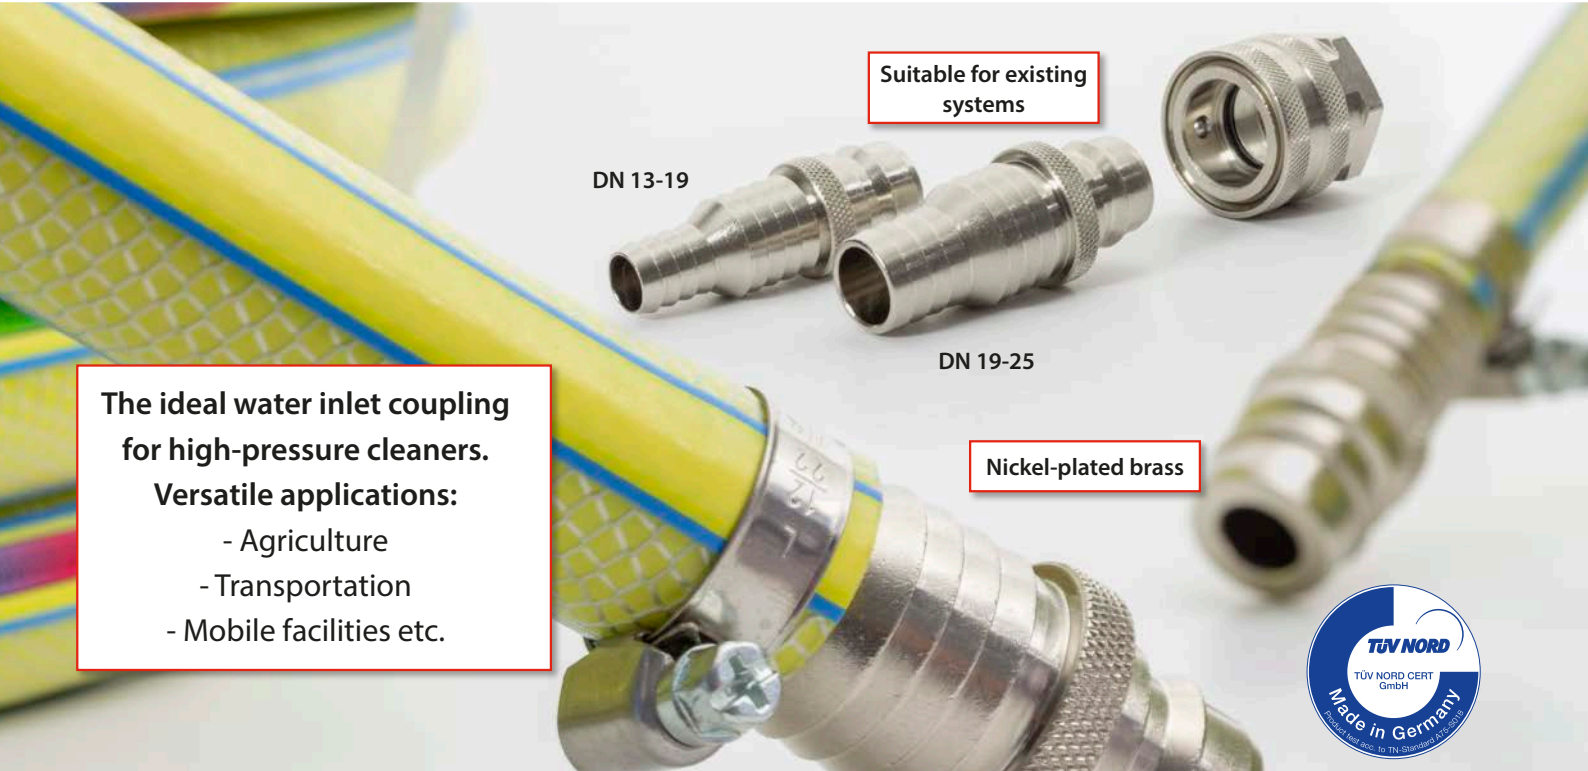

ST-45

Low pressure quick coupling

The choice of perfection

Suitable for existing systems

DN 13-19

DN 19-25

Nickel-plated brass

The ideal water inlet coupling for high-pressure cleaners. Versatile applications:

- Agriculture
- Transportation
- Mobile facilities etc.

ST-45 coupling and plug nipple for the highest demands and fast operation

- Particularly safe and durable up to a maximum of 25 bar.
- For highest demands on durability and easy, fast handling.
- Suitable for temperatures up to 80 ° C and with hoses DN 13-25.

ST-45 Plug / Hose barb for 13-25 mm.

ST-45. Quick Coupling.

ST-45. Quick Coupling : 3/4" F

ST-45. Plug nipple with hose barb 13-19 mm

ST-45. Plug nipple with hose barb 19-25 mm

R+M Nr.	200 045 210
---------	-------------

R+M Nr.	010 000 455
---------	-------------

R+M Nr.	010 000 456
---------	-------------

Technical specifications

Model:	Quick Coupling ST-45	Plug nipple + hose barb
Max. pressure	25 bar	
Temperature	-30 °C - +80 °C	
Thread	3/4" F	-
Material	Nickel-plated brass	
ID	-	13-25