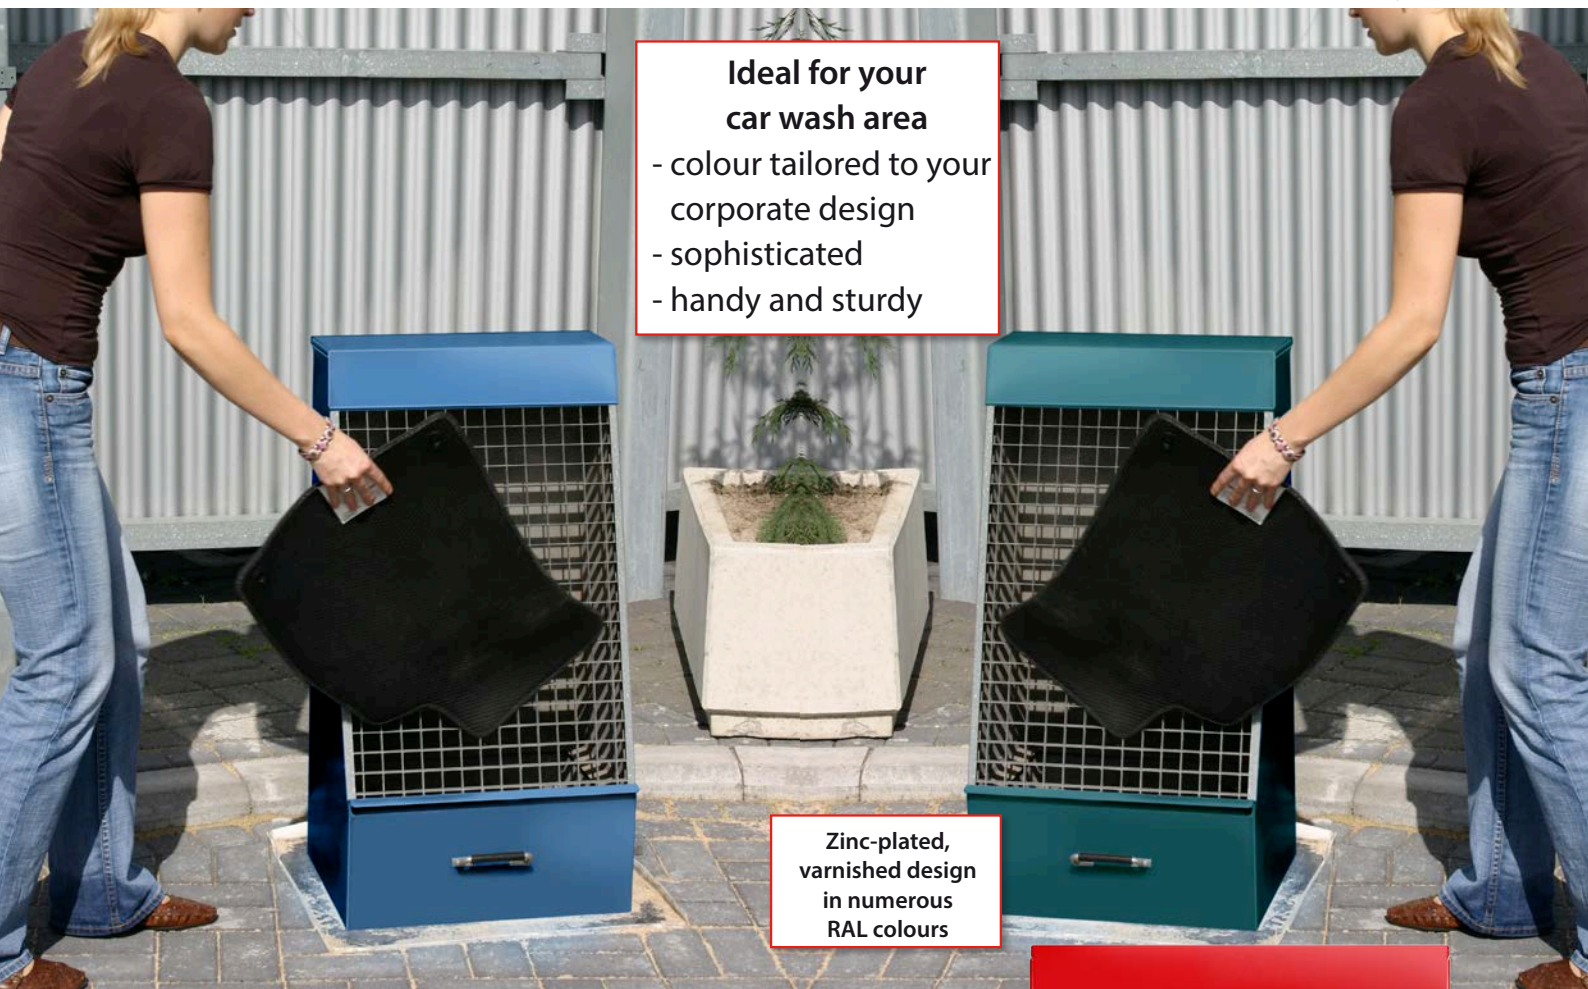

easywash365+ mat cleaner in your preferred RAL colour

The choice of perfection

Ideal for your car wash area
- colour tailored to your corporate design
- sophisticated
- handy and sturdy

Zinc-plated, varnished design in numerous RAL colours

The handy mat cleaner – now also available in your preferred RAL colour

- Zinc-plated mat cleaner, featuring excellent corrosion resistance
- Extremely resistant, special varnish for industrial applications
- All RAL colours possible
- Special base coat applied before varnishing
- Attractive design
- Flexible production

H x W x D
1,000 x 500 x 400 mm.
Scope of supply including fastening material

Corrosion resistance:
Zinc-plated with resistant, special varnish for industrial applications

Professional quality made of zinc-plated steel

Unvarnished:
The face is zinc-plated

Drawer and body:
Industrial varnish in RAL colour

All RAL colours possible: When ordering, expand the R+M Nr. with the 4 numbers of the RAL colour.

Please add the 4 numbers of your preferred RAL colour to the article number. E.g. brilliant blue 5007: R+M Nr. 105 705 007.