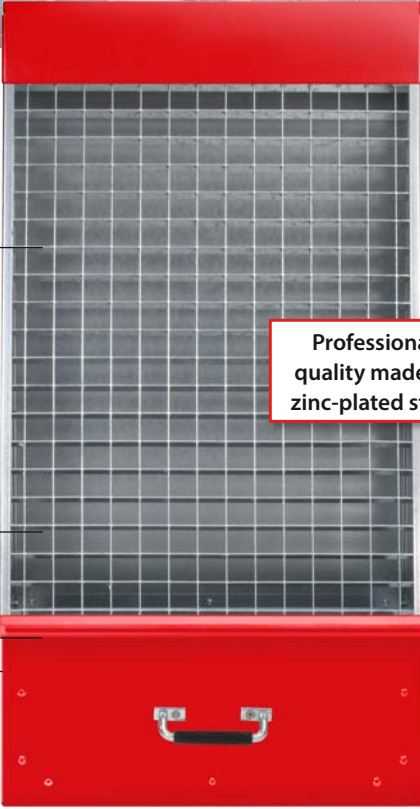

easywash365+ mat cleaner in your preferred RAL colour

The choice of perfection

Ideal for your car wash area
- colour tailored to your corporate design
- sophisticated
- handy and sturdy

Zinc-plated, varnished design in numerous RAL colours

The handy mat cleaner – now also available in your preferred RAL colour

- Zinc-plated mat cleaner, featuring excellent corrosion resistance
- Extremely resistant, special varnish for industrial applications
- All RAL colours possible
- Special base coat applied before varnishing
- Attractive design
- Flexible production

H x W x D
1,000 x 500 x 400 mm.
Scope of supply including fastening material

Corrosion resistance:
Zinc-plated with resistant, special varnish for industrial applications

Professional quality made of zinc-plated steel

Unvarnished:
The face is zinc-plated

Drawer and body:
Industrial varnish in RAL colour

All RAL colours possible: When ordering, expand the R+M Nr. with the 4 numbers of the RAL colour.

Please add the 4 numbers of your preferred RAL colour to the article number. E.g. brilliant blue 5007: R+M Nr. 105 705 007.